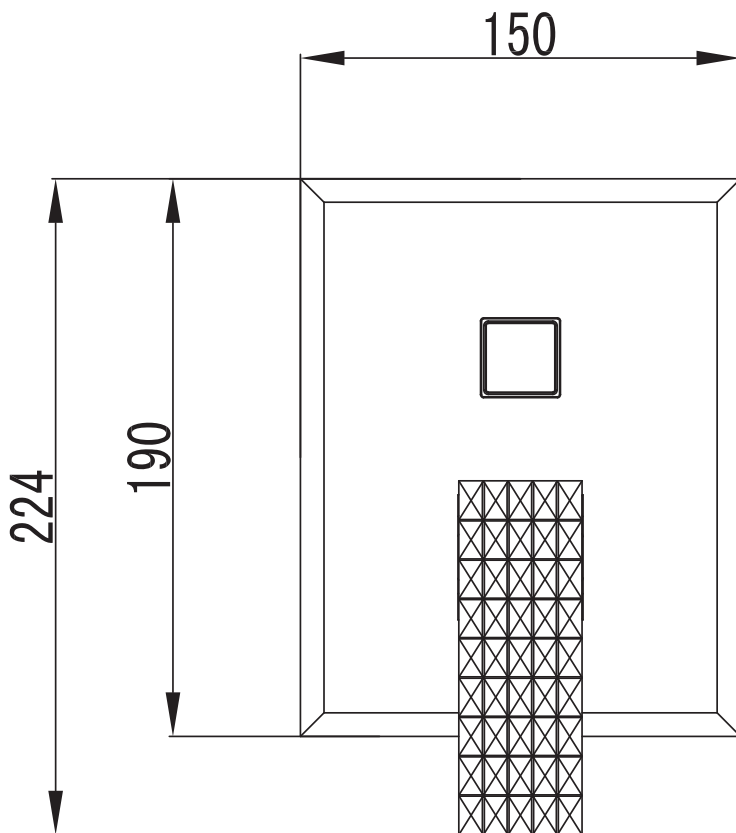

PAN-BPD.220C

min 75
max 101
z e-boxem